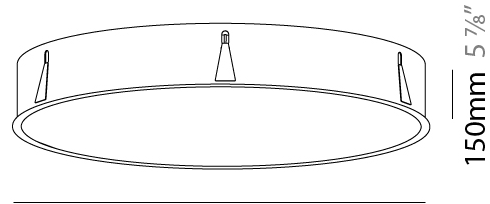

GENERAL

Series: Sign
Brand: Prolicht
Division: Architectural
Mounting Type: Recessed
Mounting Location: Ceiling
Subcategory: Ambient

PHYSICAL

Shape: Round
Diameter (mm): 970
Diameter (in): 38 ³/₁₆
Height (mm): 150
Height (in): 5 ⁷/₈
Ceiling Thickness (mm): 10 / 12 / 15 / 25
Ceiling Thickness (in): 3/8 or 1/2 or 9/16 or 1
Min. Recessing Depth (mm): 160
Min. Recessing Depth (in): 6 ⁵/₁₆
Light Distribution: Direct
Weight (kg): 16.545
Weight (lbs): 36.475
Diffuser: PMMA - Opal or Micro-Prism
Fixture Finish: SSR / BKV / CWI / CRY / HAB / UFT / ITA / RUA / FTG / MYG / LOD / PUS / FRO / FUP / KIA / POP / BLS / SPG / MEY / GOH / GUM / CHC / COM / ABZ / JAG / OBR / MOS / ROR
Fixture Material: Extruded Aluminum / Steel
Cut-out Measurements: 958mm / 37 11/16"

ELECTRICAL

Lamp Type: LED (Zhaga Standard)
Input Wattage (W): 129.8
Total Output Wattage (W): 111
Dimming: Tri-Mode (Non-Dimming and Phase Dimming (120Vac only) and 0-10V Dimming)
Driver Included: Yes
Driver Location: Integrated
Driver Type: Constant Current - Universal
Driver Class: Class 2
Input Voltage (V): 120 - 277
Constant Current (MA): 500

LED

Color Temperature (°K): 3000 / 4000
Max. Delivered Lumen (lm): 11450 / 12319 / 12570
CRI: >80 CRI
Lamp Life (hrs): 50000

OPTICAL

RATINGS AND CERTIFICATIONS

Certified By: Certified for North American Standards
IP rating: IP20

Ø 970mm 38 ³/₁₆"

150mm 5 ⁷/₈"

958mm
37 ¹¹/₁₆"

160mm
6 ⁵/₁₆"

10 - 25mm
³/₈" - 1"