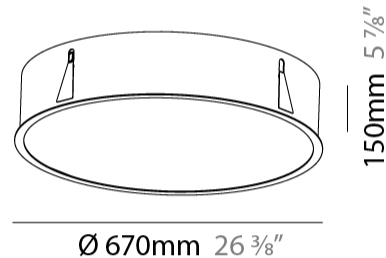

GENERAL

Series: Sign
Brand: Prolicht
Division: Architectural
Mounting Type: Recessed
Mounting Location: Ceiling
Subcategory: Ambient

PHYSICAL

Shape: Round
Diameter (mm): 670
Diameter (in): 26 ³ / ₈
Height (mm): 150
Height (in): 5 ⁷ / ₈
Ceiling Thickness (mm): 10 / 12 / 15 / 25
Ceiling Thickness (in): 3/8 or 1/2 or 9/16 or 1
Min. Recessing Depth (mm): 160
Min. Recessing Depth (in): 6 ⁵ / ₁₆
Light Distribution: Direct
Weight (kg): 8.574
Weight (lbs): 18.9
Diffuser: PMMA - Opal or Micro-Prism
Fixture Finish: SSR / BKV / CWI / CRY / HAB / UFT / ITA / RUA / FTG / MYG / LOD / PUS / FRO / FUP / KIA / POP / BLS / SPG / MEY / GOH / GUM / CHC / COM / ABZ / JAG / OBR / MOS / ROR
Fixture Material: Extruded Aluminum / Steel
Cut-out Measurements: 658mm / 25 7/8"

658mm
25 7/8"

160mm
6 1/4"

10 - 25mm
3/4" - 1"

SIGN RECESSED

A37773-

PROJECT _____

TYPE _____

SPECIFIER _____